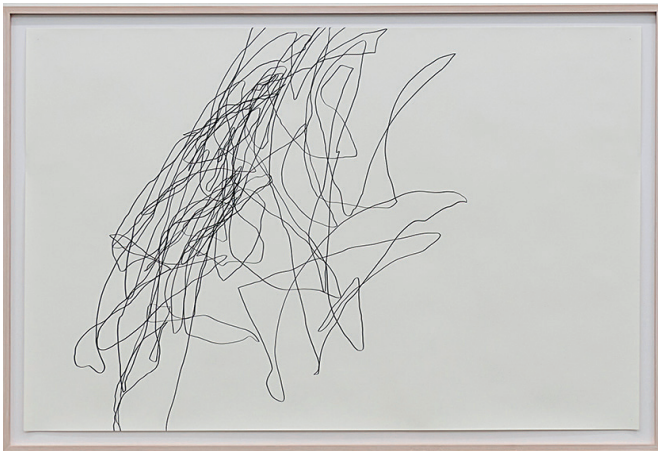

Galerie Werner Klein

info@galleryklein.com
galleryklein.com

Volksgartenstrasse 10
Cologne 50677
Germany

ARTISTES EXPOSÉ·ES | EXHIBITED ARTISTS

Karoline Bröckel, Christiane Löhr, Maja Majer-Wallat,
Barbara Camilla Tucholski, Christian Weihrauch

K Broeckel, untitled 2015 15, Ink on paper - encre sur papier, 98x148cm, Courtesy Galerie Werner Klein

Galerie Martin Kudlek

art@kudlek.com
kudlek.com

Schaafenstrasse 25
Cologne 50676
Germany

ARTISTES EXPOSÉ·ES | EXHIBITED ARTISTS

Oskar Holweck, Simon Schubert, Katrin Bremermann,
Franz Burkhardt, Christos Venetis, Ellen Keusen, Lucie
Beppler, Veres Szabolcs